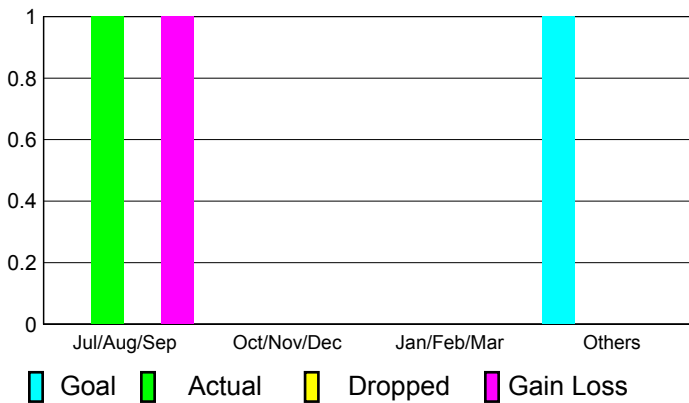

2010-2011 GMT Reports for District (or Undistricted) **District 1 L**

GMT: Doctor DENNIS D COBLER

Location: ILLINOIS

GMT CA: 1

CLUBS

Club Results
2010-2011

Clubs
2009-2010

Month	New Club Goal	Actual New Clubs	Actual Dropped Clubs	Gain/Loss of Clubs	Gain/Loss of Clubs
Jul/Aug/Sep	0	1	0	1	0
Oct/Nov/Dec	0	0	0	0	0
Jan/Feb/Mar	0	0	0	0	0
Apr/May/June	1	0	0	0	0
Totals	1	1	0	1	0

Club Results 2010-2011

Goal, New, Dropped, Gain/Loss

Comparison of Club Gain/Loss

Current Year Compared to the Previous Year

YTD Status Quo Clubs 2010-2011

Status Quo Clubs Compared to Status Quo Members

MEMBERSHIP