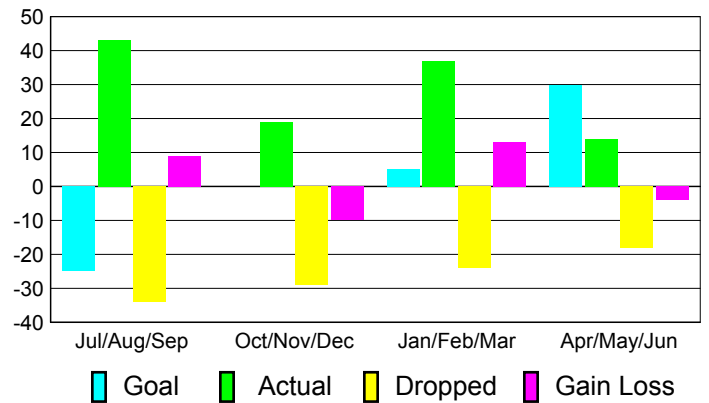

Membership Results 2010-2011

Goal, New, Dropped, Gain/Loss

Comparison of Membership Gain/Loss

Current Year Compared to the Previous Year