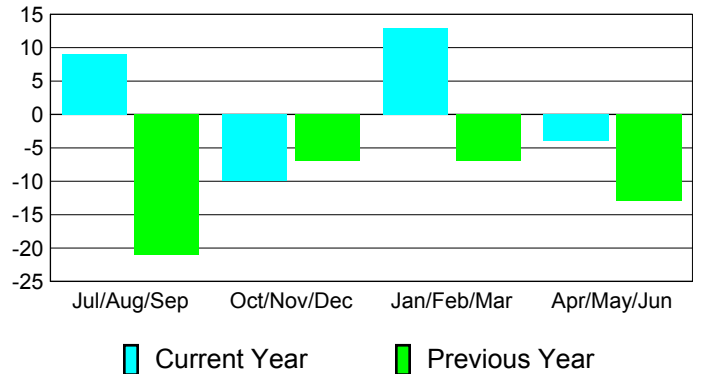

Membership Results
2010-2011

Membership
2009-2010

Month	Net Memb Goal	Actual New Memb	Actual Dropped Memb	Gain/Loss of Memb	Gain/Loss of Memb
Jul/Aug/Sep	-25	43	-34	9	-21
Oct/Nov/Dec	0	19	-29	-10	-7
Jan/Feb/Mar	5	37	-24	13	-7
Apr/May/June	30	14	-18	-4	-13
Totals	10	113	-105	8	-48

Membership Results 2010-2011

Goal, New, Dropped, Gain/Loss

Comparison of Membership Gain/Loss

Current Year Compared to the Previous Year

Gender Comparison 2010-2011

Jul/Aug/Sep

Oct/Nov/Dec

Jan/Feb/Mar

Apr/May/June

■ Male

■ Female